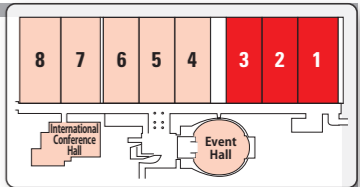

4101
Media Partner

4201
Vitec Production Solutions

4 Hall 3

ELV

1F

2F

Presentation Room

Press Room
Secretariat Office

Business Meeting Room

Meeting Room

Kaihin-Makuhari St.

Event Hall
INTER BEE EXPERIENCE X-Speaker

Hall 3

Hall 2

Hall 1

**Video Production/
Broadcast Equipment**