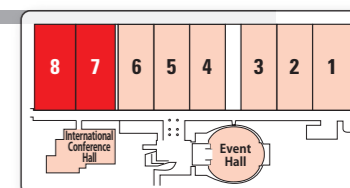

- Information
- Rest Area
- Mobile Charging Lounge
- Restaurant
- Cafe
- Restroom
- Elevator

Inter BEE will respond to disasters in accordance with its basic principle of "prioritizing the safety of visitors and exhibitors." We appreciate your cooperation.

- Please follow announcement and management office staff's instructions when a disaster strikes.
- As you find unidentified object, please contact the management office staff.