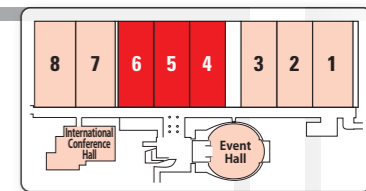

Hall 6

Hall 5

Hall 4

**Video Production/
Broadcast Equipment**

RÜKE-BENTO Grandprix

6404
NHK/JEITA

6113
Sony/
Sony Imaging Products & Solutions/
Sony Business Solutions

5306
FUJIFILM

5108
ITOCHU
Cable Systems

4612
Toshiba Infrastructure
Systems & Solutions/
Toshiba Lighting & Technology/
TOSHIBA DIGITAL SOLUTIONS/
KIOXIA

4314
Canon/
Canon Marketing Japan

4206
FOR.A®

6403
Photron

6210
Avid Technology

6112
FUJITSU

5409
IDK/
ARVANICS

5305
SHOTOKU/
RENT ACT
SHOTOKU

5107
Cosmic
Engineering

4611
MITOMO

4416
SIGMA

4313
Kenko Professional
Imaging/
Kenko Tokina/
SLIK/MISONICS

4205
IMAGENICS

6402
NGC

6304
TAC SYSTEM/
ADDER
Technology

6209
JVC
KENWOOD
6208
Shenzhen
LEDA
Optoelectronics

6111
FilmLight
6110
Lambda
Systems

5609
ISHIKAWA
TRUNK
5608
Sumitomo
Electric
Industries
5607
Hirakawa
Hewtech

DEMPA
PUBLICATIONS
5506
5507
NIKKATSU/TMS
5505
YUASA

ERG VENTURES
5407
KOIKE
5408
5406
5405
GANSUI
SWIT
ELECTRONICS

5304
ATEN
JAPAN

Well Buying
Industrial
Traffic Sim
5206
5207
5208
5209
5205
Fuchu
Giken

YUAN HIGH-TECH DEVELOPMENT
5105
5106
ANRITSU
K-WILL
5104
FUYOHO VIDEO
INDUSTRY

4703
4704
P-tec
4705
Nitze
4701
SHENZHEN
PTN ELECTRONICS
4702
Semtech
M3L
4707
Gigatronix

4609
4610
IBEX
Technology
Network
Electronics
Japan
4608
4607
Kawasaki
Heavy
Industries

4513
CrossImaging
4512
4511
ONLY
STYLE
4510
AIM
Electronics

4414
4415
DENSITRON
Synergy
4413
CamCast7

4311
4312
CORETECH/
ELGO
JAPAN
4310
ADTECHNO

4107
HD Vietnam
4106
Wise
Advanced
4105
JUNS

6401
Amazon Web
Services Japan

6303
Tokyo
Broadcasting
System
Television

6206
ALVIX
6207
Internet
Initiative
Japan/
JOCND
6205
THREEM

6109
SHENZHEN
LIANTRONICS
6108
NISHIMU
ELECTRONICS
INDUSTRIES

SEH TECHNOLOGY
5503
5504
InnoQos/
Caton
Technology
Japan
5502
VILLAGE
island
5501
Scenes

Zhejiang Loctek
Intelligent Motion Technology
5403
Kowa
Optical
Products
5404
AIC/UAC
5401
Japan
Weather
Association
5402

5302
5303
Attain
Teleforce
5301
Soliton
Systems

Nash Studio
5203
5204
Eiden
5202
ONTEC
5201
JP

TEEMA/PRIMOCASE TECH/
SHANPU
5102
Com'Worth
5101
Extron Japan

Technical Farm
4604
4605
HiSC
4603
DVC
4602
4601
DUPLEX
CANVASS

BROAD-
DESIGN
4509
4510
I.S./
OptoMedia
Technology
4508
SEIKOH
GIKEN
4507
MOVOTON

Airbus Helicopters Japan
4411
4412
Settsu Metal
Industrial

ZHANGZHOU
SEETEC
4309
ZHIYUN
Tech
4308
4307
KATO
VISION
Research
Institute of
Systems Planning

4104
Teledyne
Japan
4103
SUZUMARU
4102
IYUNO
MEDIA GROUP
4101
Microboards
Technology

INTER BEE IGNITION
6602 Advanced Imaging Society
Lumiere Japan Awards 2019
6603 Advanced Imaging Society,
Japan Committee
6605 Cyber NamuNamu
6601 Epson Sales Japan
6607 Pi PHOTONICS
6606 Startbahn
6604 Synamon

Video Expression/Professional Lighting

6302
H.Ito & Company

6204
INFILED Japan

6107
Aputure
Imaging
Industries
6106
Image/SION
6105
Dongguan FilmSpider
Cultural

5606
Chainzone
Technology
(Foshan)
5605
Milleruntech