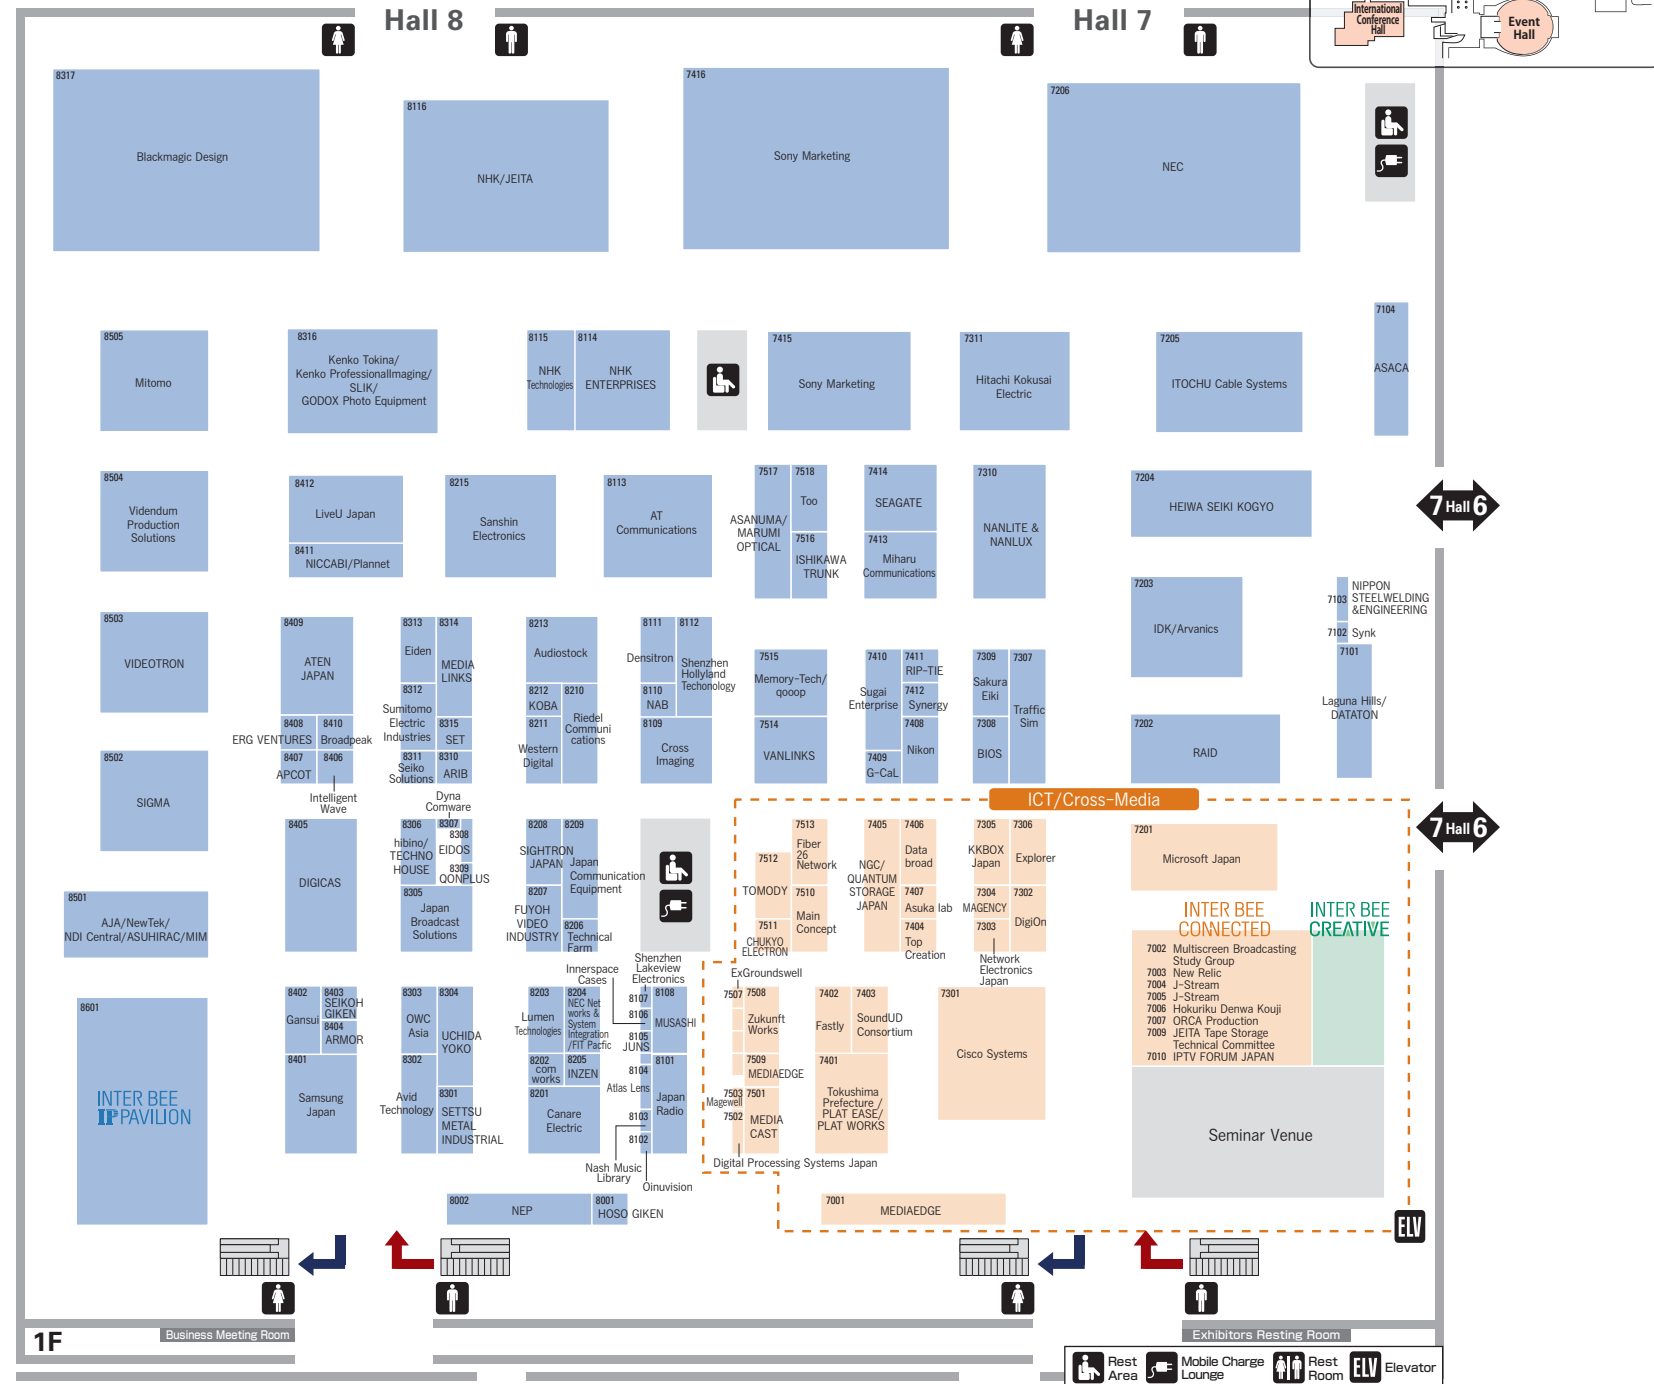

MOTION PICTURE and TELEVISION ENGINEERING SOCIETY of Japan, Inc.
MULTISCREEN BROADCASTING STUDY GROUP
National Theatrical & Television Lighting Industrial Cooperative
Projection Mapping Association of Japan
Radio Engineering & Electronics Association
Specified Radio microphone User's Federation
Stage Sound Association of Japan
State of the Art Technologies Expression Association
The Association of Japanese Animations
The Institute of Image Information and Television Engineers
Theatre and Entertainment Technology Association, Japan
3D Consortium
Ultra-Realistic Communications Forum
Visual Industry Promotion Organization

Organizer:
Japan Electronics and Information Technology Association (JEITA)

Managed by:
Japan Electronics Show Association (JESA)

Broadmedia & Entertainment

Inter BEE 2022

(As of September 16) ※ Visit our official website for the latest information.

Video Production/Broadcast Equipment

ICT/Cross-Media

1F

Business Meeting Room

Exhibitors Resting Room