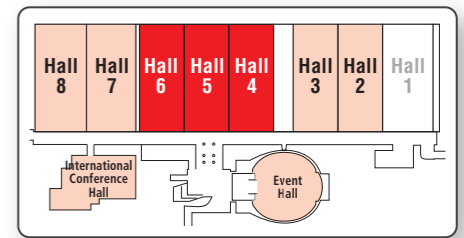

VIDEO PRODUCTION BROADCAST EQUIPMENT
PROFESSIONAL AUDIO EQUIPMENT

- Information
- Resting Place
- Mobile Charging
- Food Stand
- Coffee Place
- Rest Room
- Elevator

Event Hall
 INTER BEE EXPERIENCE
 X-Speaker L

- Information
- Resting Place
- Mobile Charging
- Food Stand
- Coffee Place
- Rest Room
- Elevator

Kaihini-Makuhari St.

Event Hall
 INTER BEE EXPERIENCE
 X-Speaker L