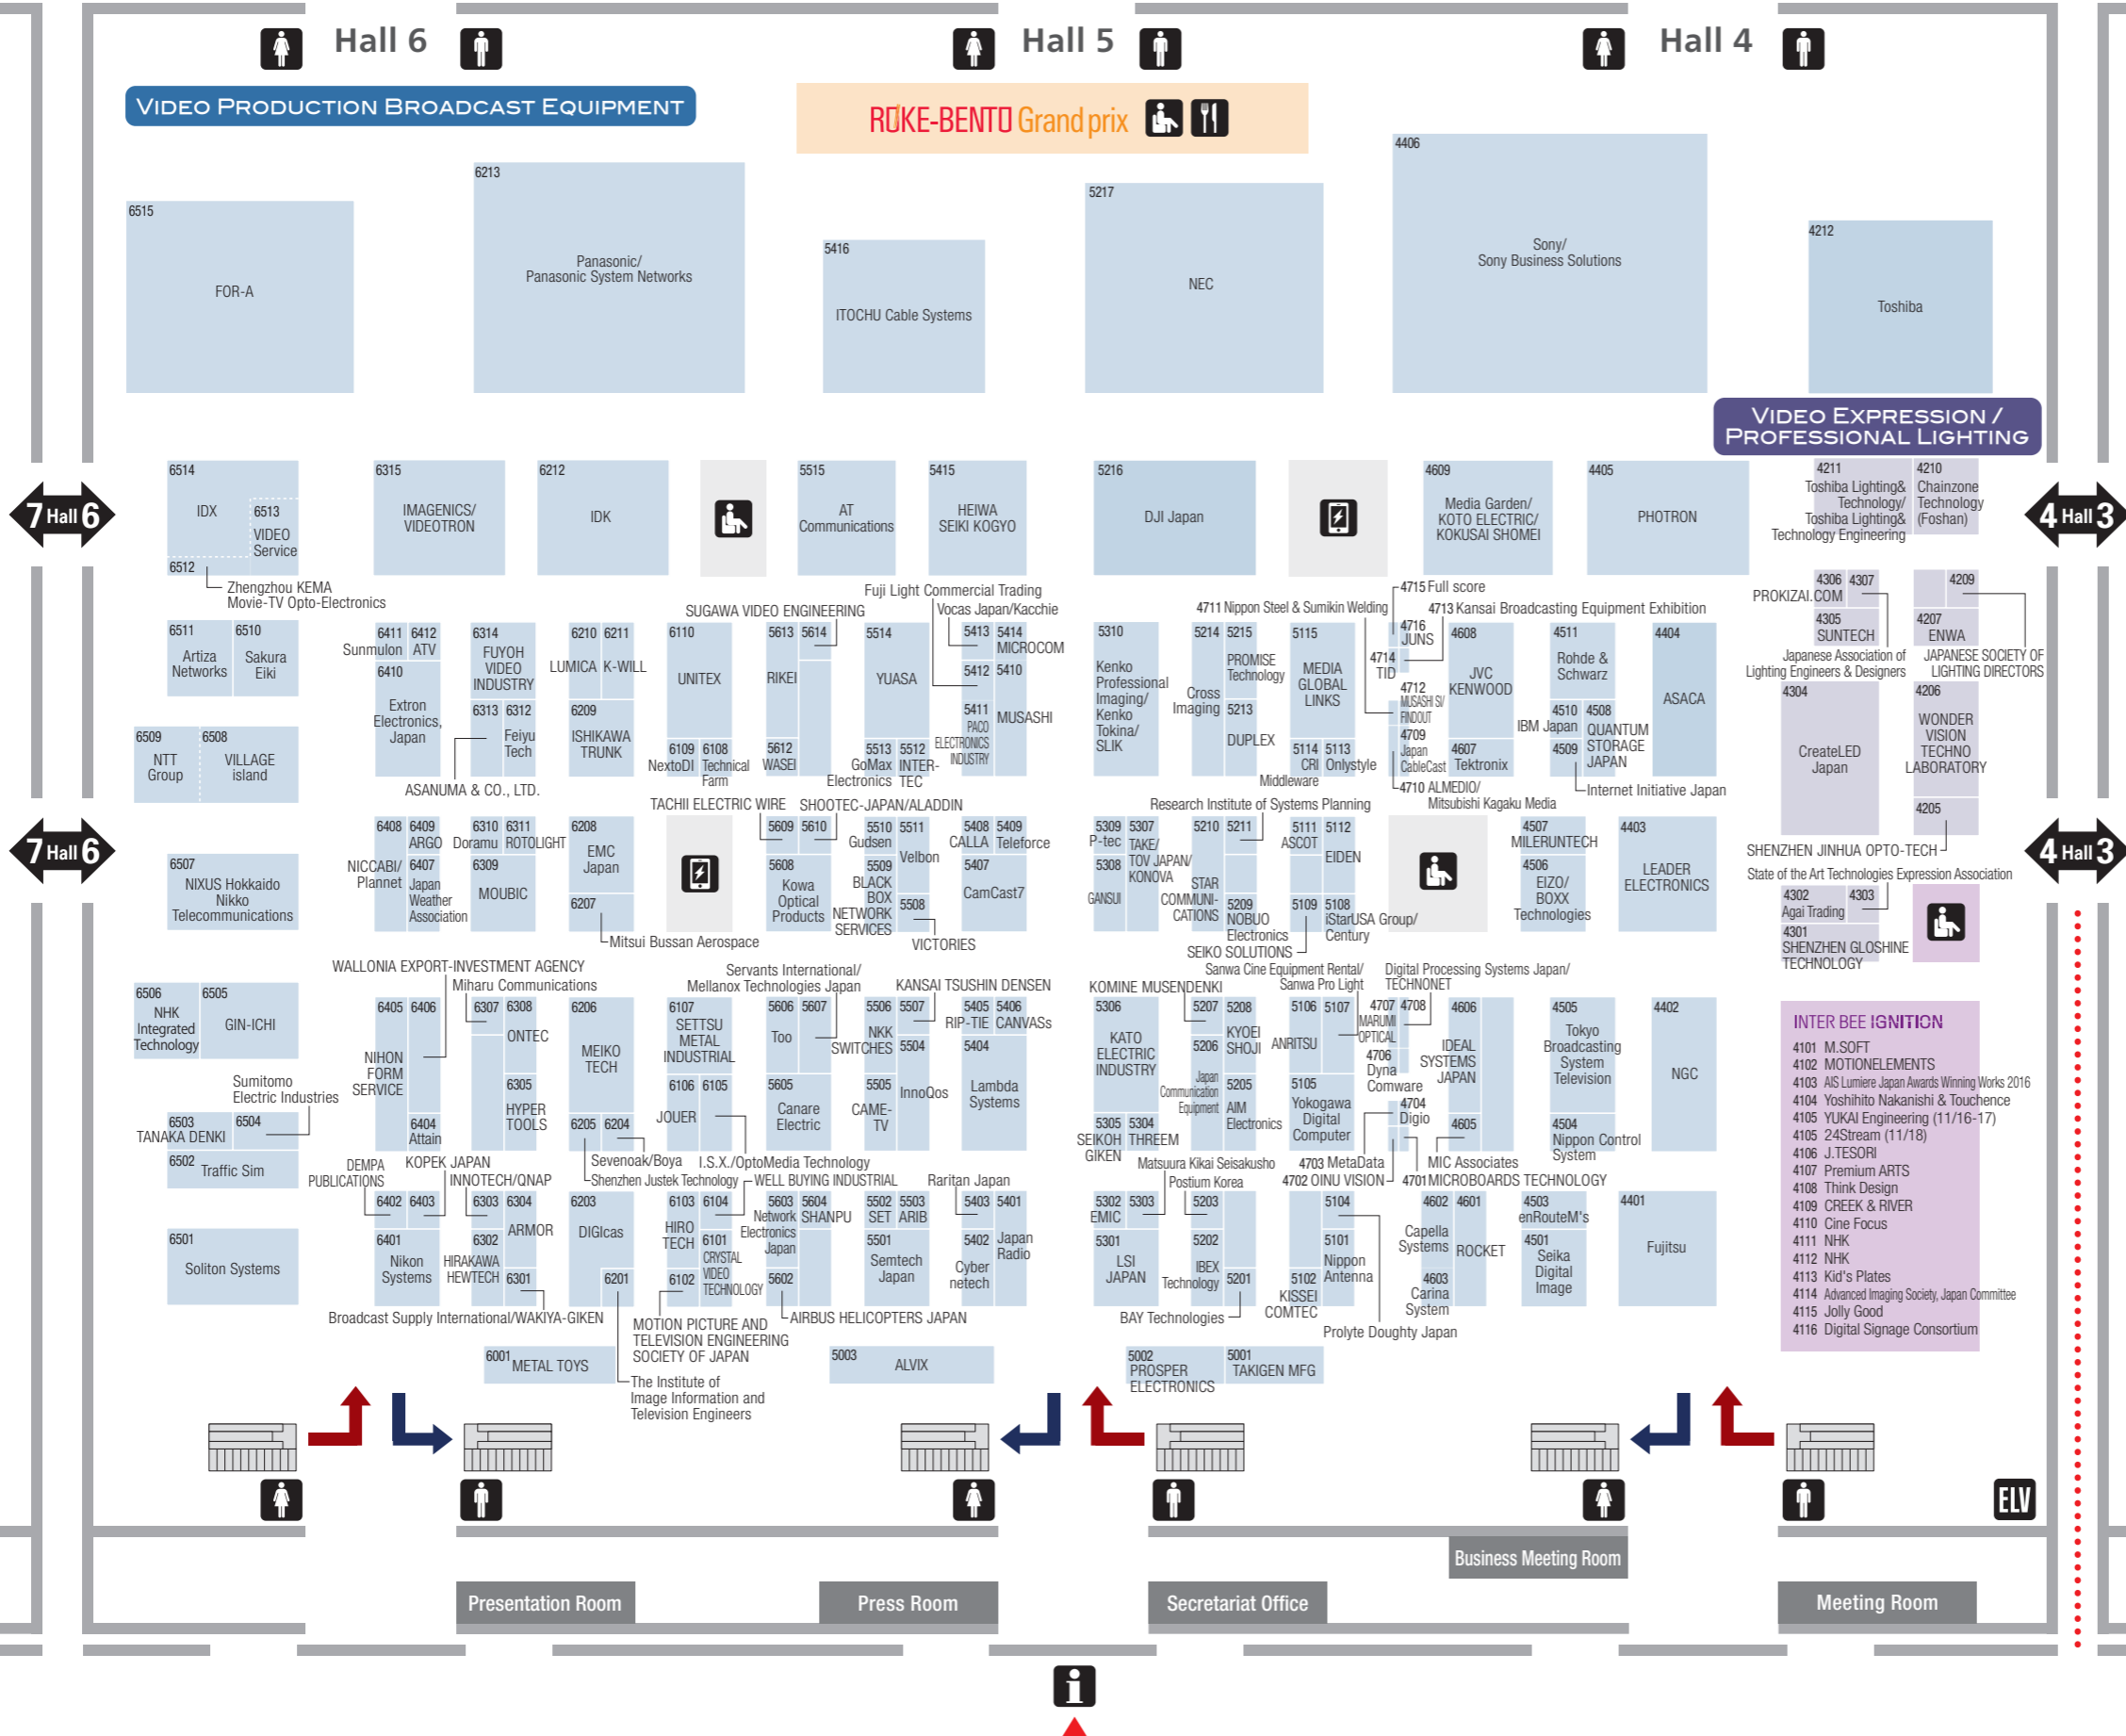

1. **INTER BEE IGNITION**
2. 4101 M.SOFT
   - 4102 MOTIONELEMENTS
   - 4103 AS Lumiere Japan Awards Winning Works 2016
   - 4104 Yoshihito Nakanishi & Touchence
   - 4105 YUKAI Engineering (11/16-17)
   - 4106 24Stream (11/18)
   - 4107 J.TESORI
   - 4107 Premium ARTS
   - 4108 Think Design
   - 4109 CREEK & RIVER
   - 4110 Cine Focus
   - 4111 NHK
   - 4112 NHK
   - 4113 Kid's Plates
   - 4114 Advanced Imaging Society, Japan Committee
   - 4115 Jolly Good
   - 4116 Digital Signage Consortium

- Information
- Resting Place
- Mobile Charging
- Food Stand
- Coffee Place
- Rest Room
- Elevator

Kaihini-Makuhari St.

Event Hall
INTER BEE EXPERIENCE
X-Speaker L