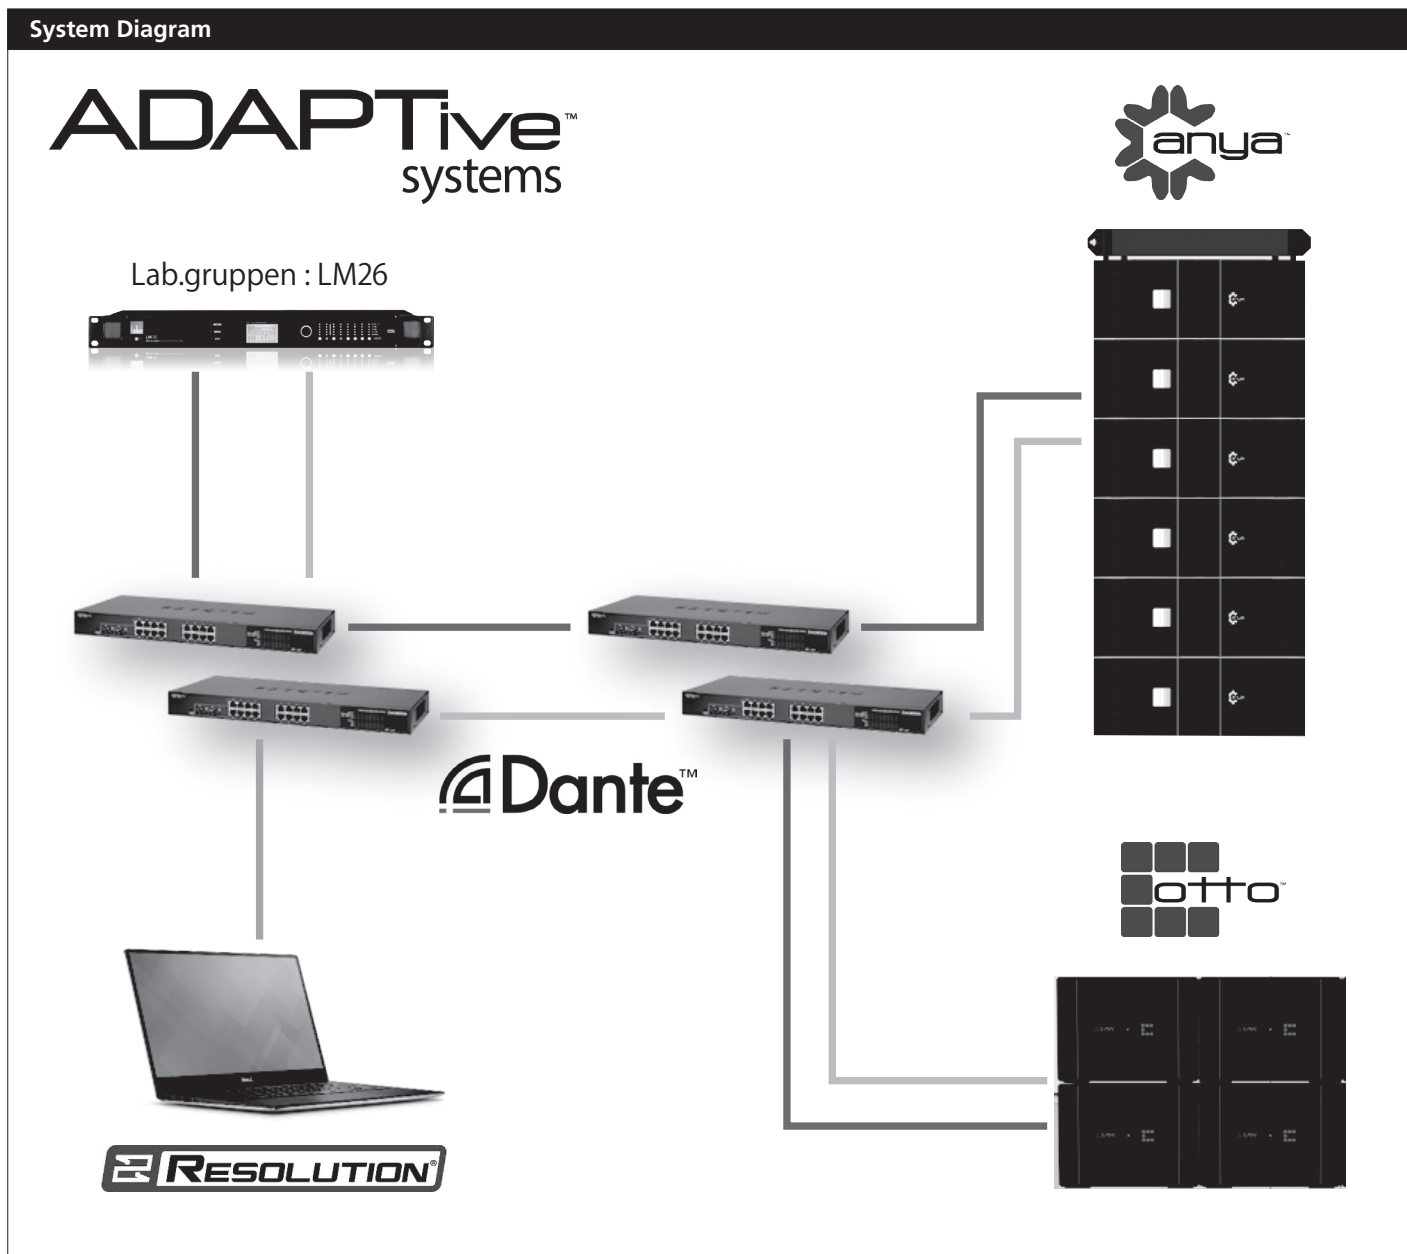

Product

Adaptive Systems Anya

Adaptive Systems from EAW consists of the full range module Anya and the subwoofer Otto. Adaptive Performance™ technology optimizes the system based on conditions defined by the user and provides acoustic pressure and sound quality which is consistent inside the cover area. Adaptive Systems is the speaker system for the next generation creating optimal performance under any circumstances.

System Diagram

	Product Name	Manufacturer	Model No.	Standard Price
Speaker	3-way Full Range Array Module	EAW	Anya	OPEN
Subwoofer	Adaptive Subwoofer	EAW	Otto	OPEN

Exhibitor	Onkyo Tokki Ltd.	Contact	http://www.otk.co.jp/ 03-3639-7800
-----------	-------------------------	---------	---