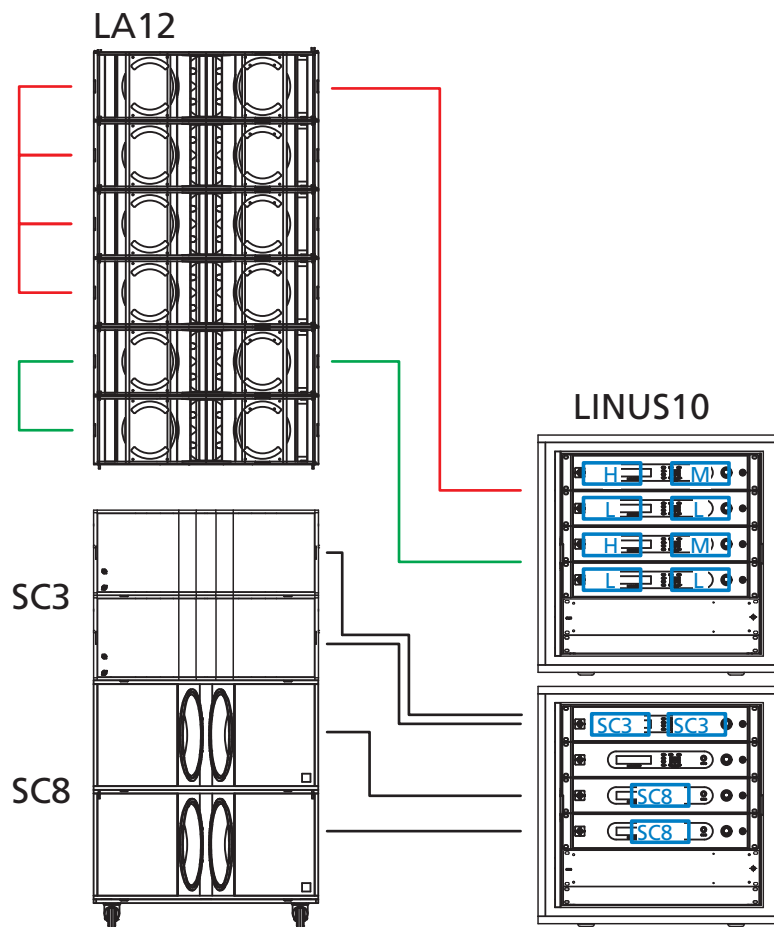

Product

LA12 LA12 3-Way line array module

The LA12 is equipped with CODA's specific driver in the mid/high-frequencies using their patented outstanding technology to create the clarity & sensitive sound without any distortions and this technology allowed users to produce the high output power to support large-scale sites. The SC8 subwoofer reproduces the original sound source precisely according to their unique technology "Feedback Loop Control" to achieve a masking effect and group delay suppression. Furthermore, the SC3 base extension reproduces clear low frequencies so high clarity sound is supported together with the LINUS linear phase system in all bandwidths simultaneously.

System Configuration

	Product Name	Manufacturer	Model Number
Speaker	3 Way Line Array (Flying) + Bass Extension	CODA AUDIO	LA12 3 Way Line Array) SC3-F Bass Extension
Subwoofer		CODA AUDIO	SC8-F
Amp		CODA AUDIO	LINUS 10 LINUS RACK SYSTEM
Processor			Included in Amplifier