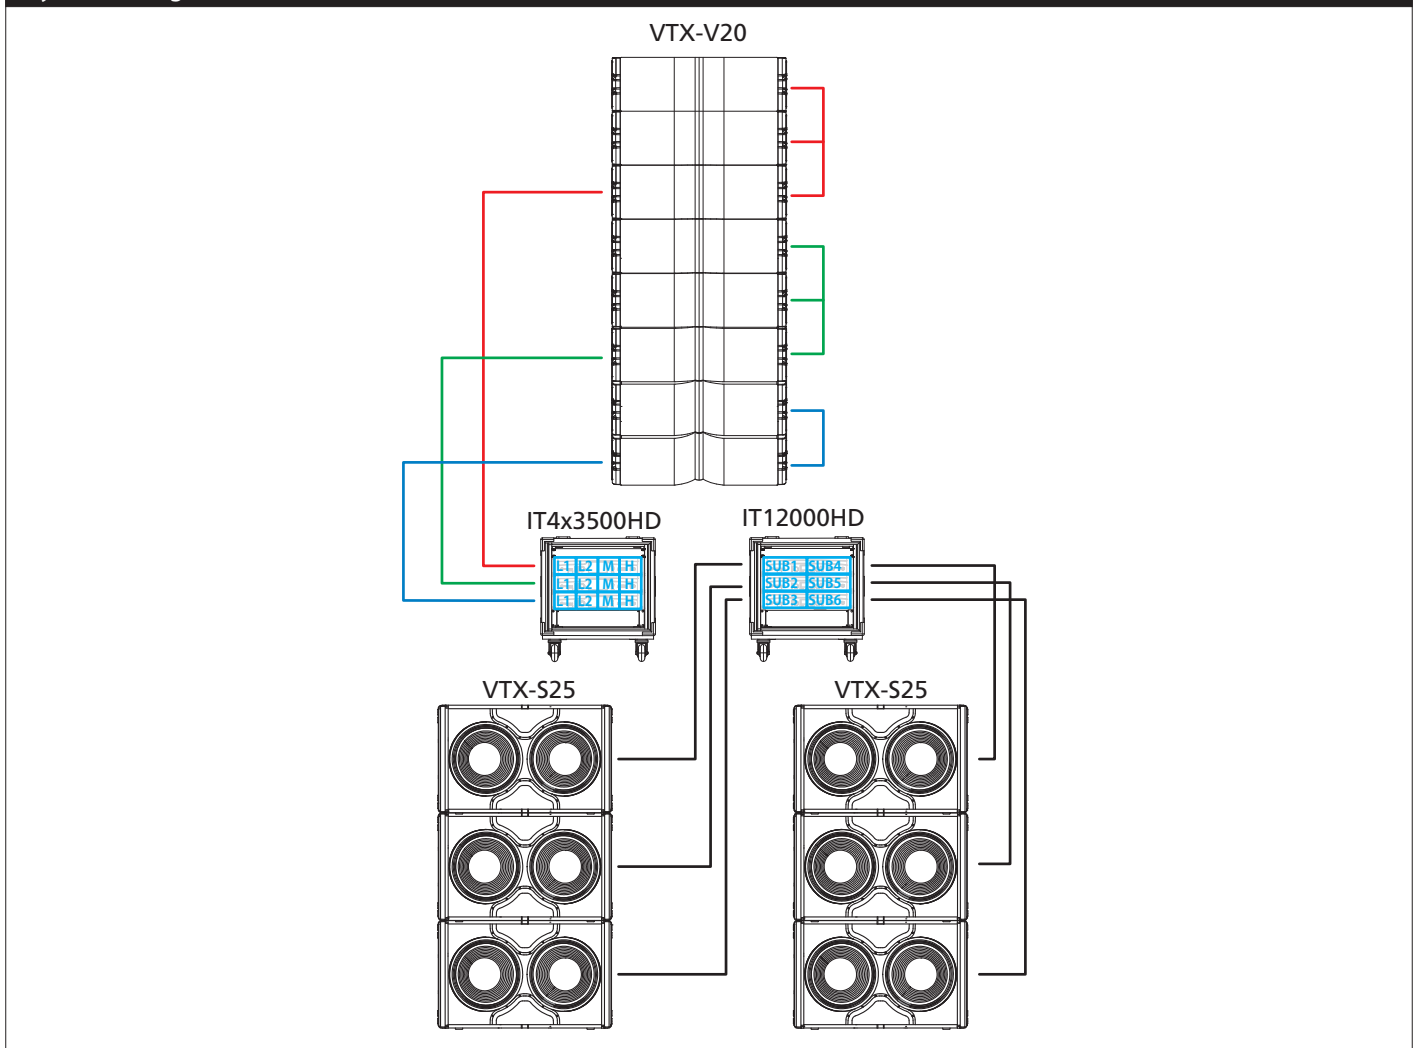

Product

VTX-V20

VTX-V20 is the latest model in "VTX series" of [JBL PROFESSIONAL] flagship line array speakers. The compact three-way with two ten-inch woofers output overwhelming acoustic pressure that exceeds previous standards. VTX-V20 has also excellent lower distortion and directional control, so it is possible to deliver the acoustic pressure required for given areas with the minimum cabinet volume. VTX-V20 is equipped with the newly developed D2 dual compression driver that comes with unparalleled reproducibility at high frequencies. These are speakers perfect for mid-sized venues that require the highest grade acoustic quality.

System Configuration

	Product Name	Manufacturer	Model Number
Speaker	3way Line Array Speaker	JBL PROFESSIONAL	VTX-V20
Subwoofer	Subwoofer	JBL PROFESSIONAL	VTX-S25
Amplifier		AMCRON	IT4X3500HD / IT12000HD
Processor			built-in Poweramp