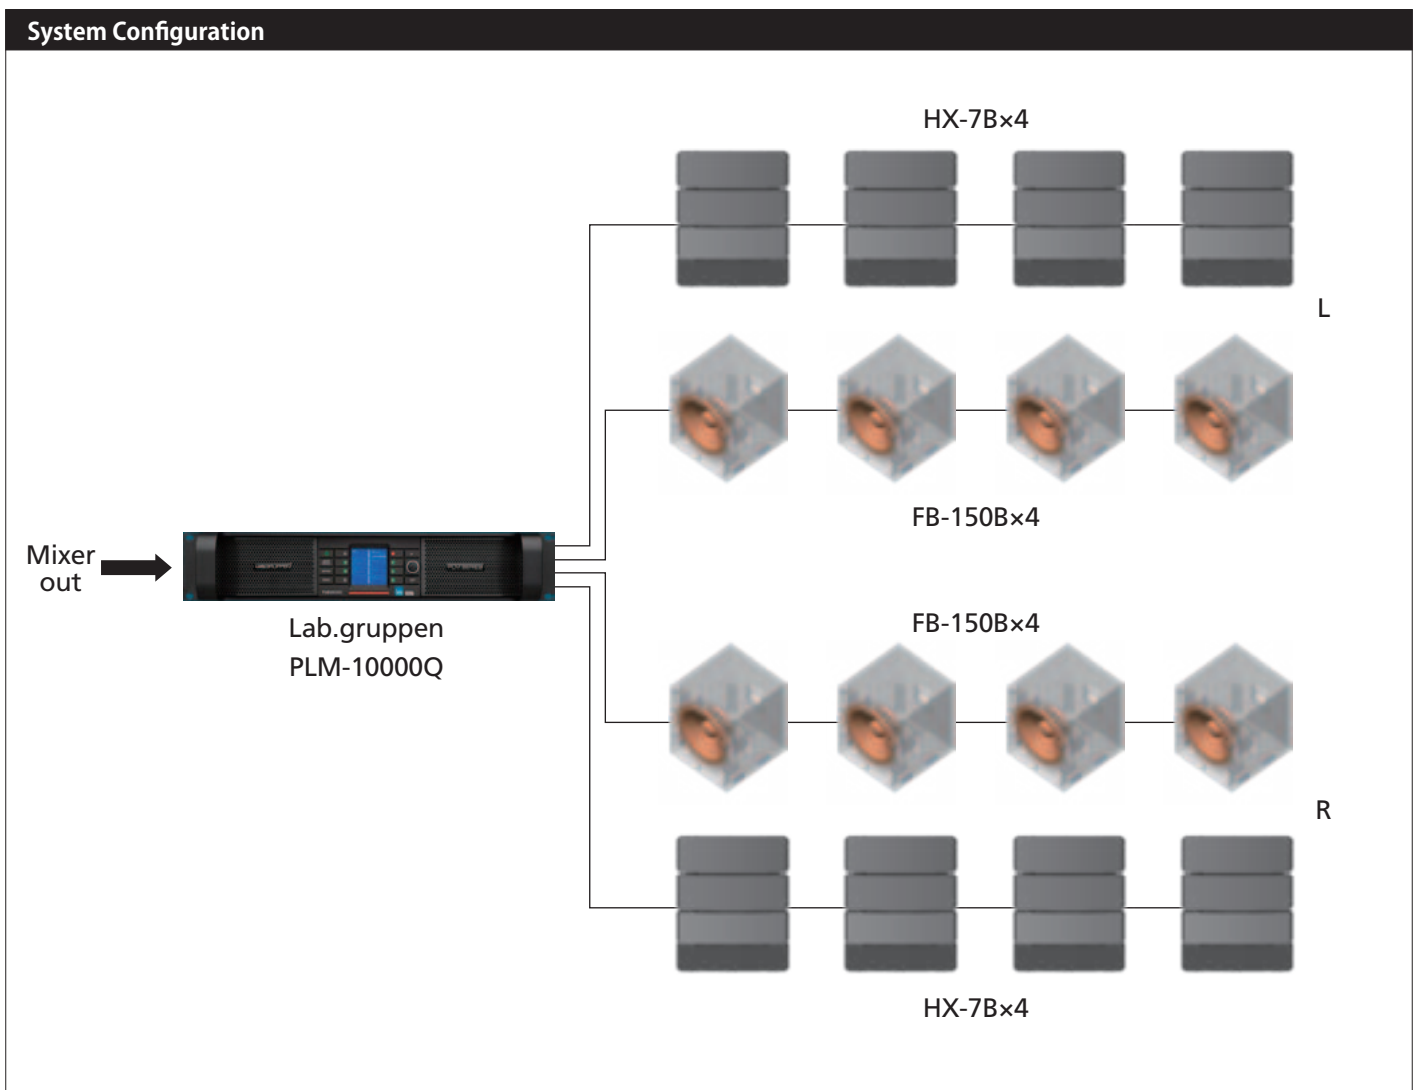

Product **compact array speaker HX-7**

The new TOA compact array speaker HX-7 has a structure unique to TOA called the “four module integrated line array speaker” and so is capable of flexible angle adjustment even with stand-alone use. This adopts two 5.5-inch woofers, a 1.4-inch compression driver and a wavefront control throat unique to TOA in one module. This boasts overwhelming greater drive capabilities than the traditional HX-5 model. This is a speaker system that is capable of being installed in a wide variety of settings – from events to mid-size arenas.