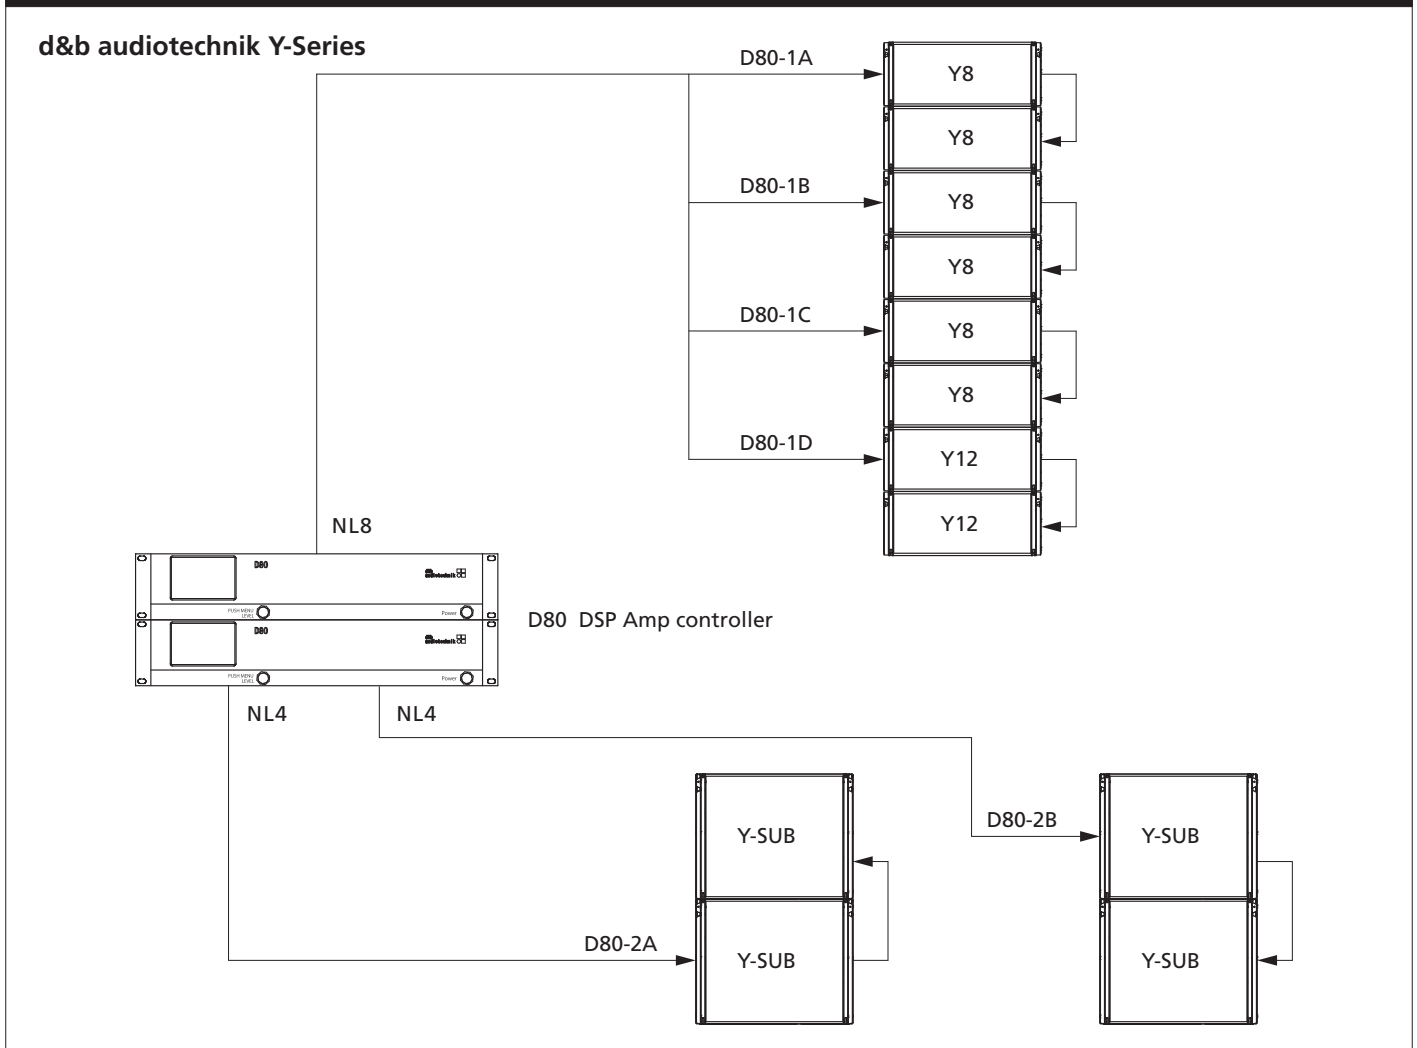

Product **Y-Series**

The compact Y8 line array loudspeaker is designed for use in vertical columns. The 2-way passive design features two 8" drivers in a dipole arrangement and a centrally mounted 1.4" compression driver with a wave transformer. Sophisticated horn geometry combined with the advanced bass-reflex port design delivers full bandwidth capabilities with an extended LF output.

The front of the loudspeaker cabinet is protected by a rigid metal grill backed by an acoustically transparent foam. Each side panel incorporates a handle while two additional recessed grips are provided at the rear. Three point rigging hardware is integrated into the loudspeaker enclosure.

System Configuration

	Product Name	Manufacturer	Model Number
Speaker	Y8 Loudspeaker	d&b audiotechnik	Z0707.002
	Y12 Loudspeaker	d&b audiotechnik	Z0708.002
Subwoofer	Y Subwoofer	d&b audiotechnik	Z0709.002
Amplifier	D80 DSP built-in Power amplifier	d&b audiotechnik	Z2710.001

Exhibitor	OTARITEC Corporation	Contact	www.otaritec.co.jp Tel. +81-3-6457-6021