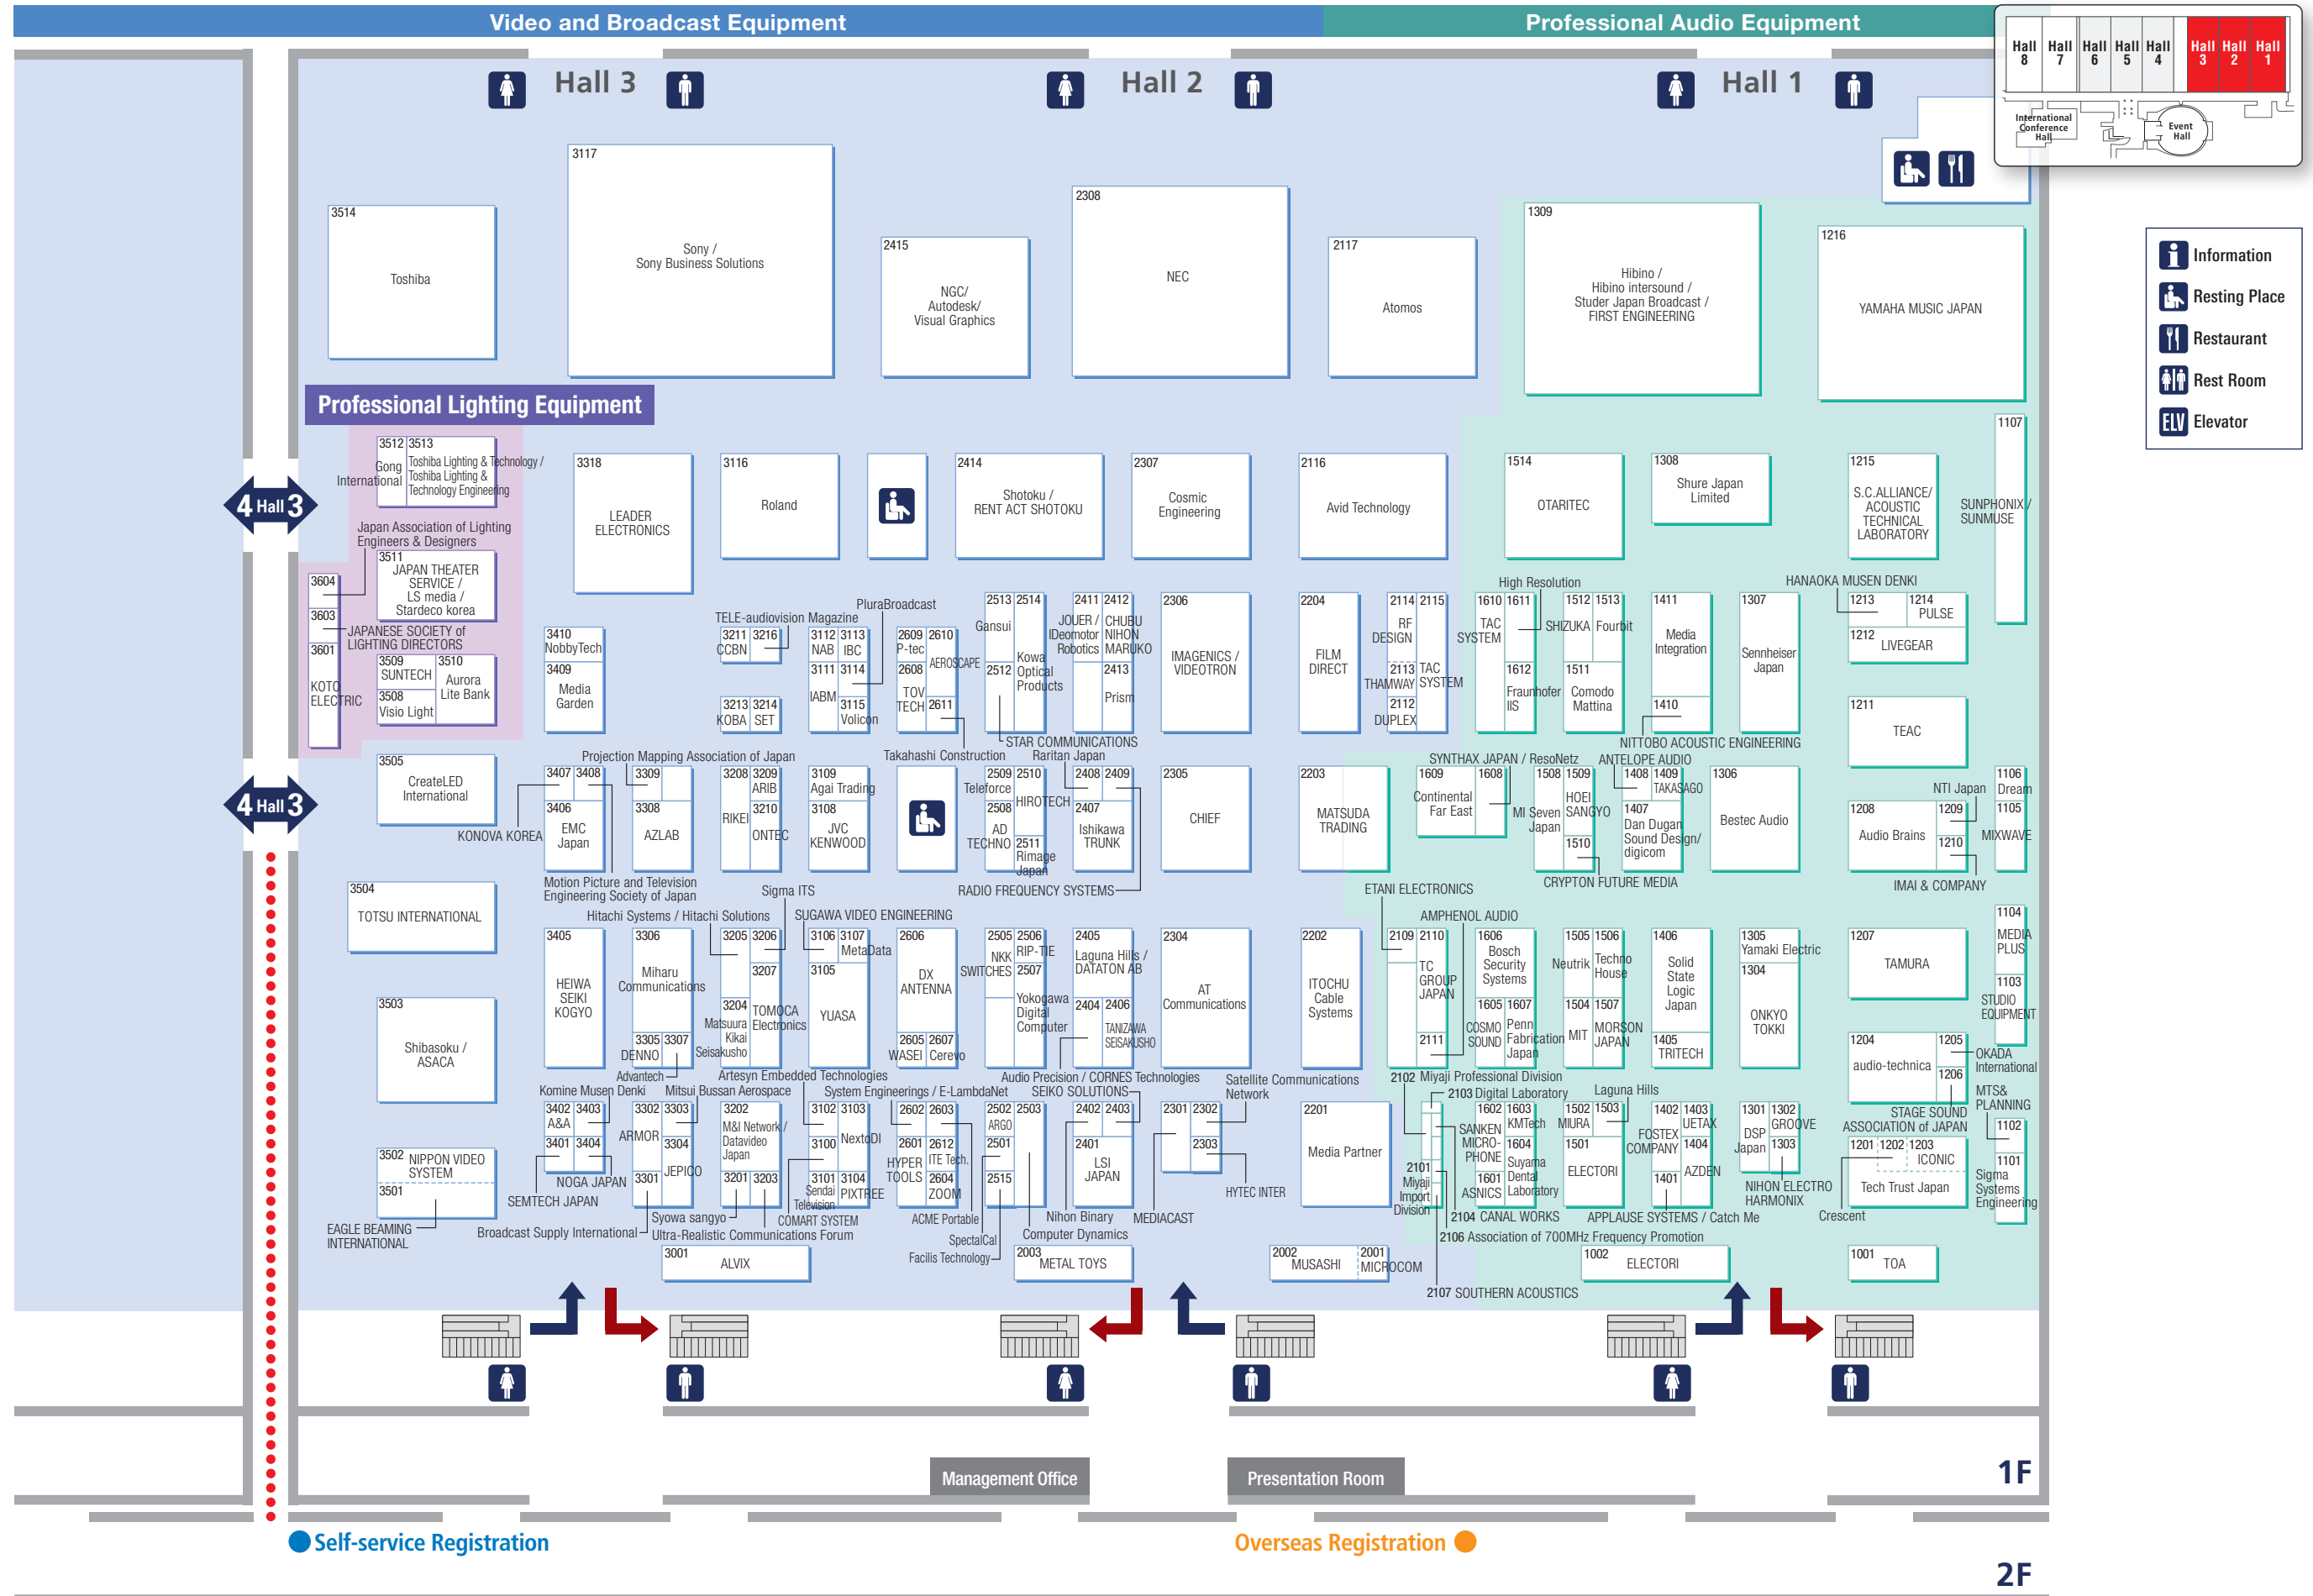

2F

2F

Kaihin-Makuhari St.

Event Hall INTER BEE EXPERIENCE *Only November 20 (Thu)

Information Rest Room 食事 Rest Room ELEV Elevator

Video and Broadcast Equipment

- Information
- Resting Place
- Restaurant
- Rest Room
- Elevator

INTER BEE CONNECTED

6701 Forecast Communications
6702 EVC
6703 Internet Initiative Japan
6704 Fuji Television Network
6705 Amazon Data Service Japan
6706 FUJI SOFT/Ooyala
6707 ITOCHU Cable Systems
6708 Nippon Television Network
6709 NEXTSCAPE
6710 Actvlla
6711 TV Asahi
6713 Newphoria
6714 Tokyo Broadcasting System Television/KDDI
6718 Multiscreen Broadcasting Study Group

Press Room

Management Office

Meeting Room

Press Registration

Self-service Registration