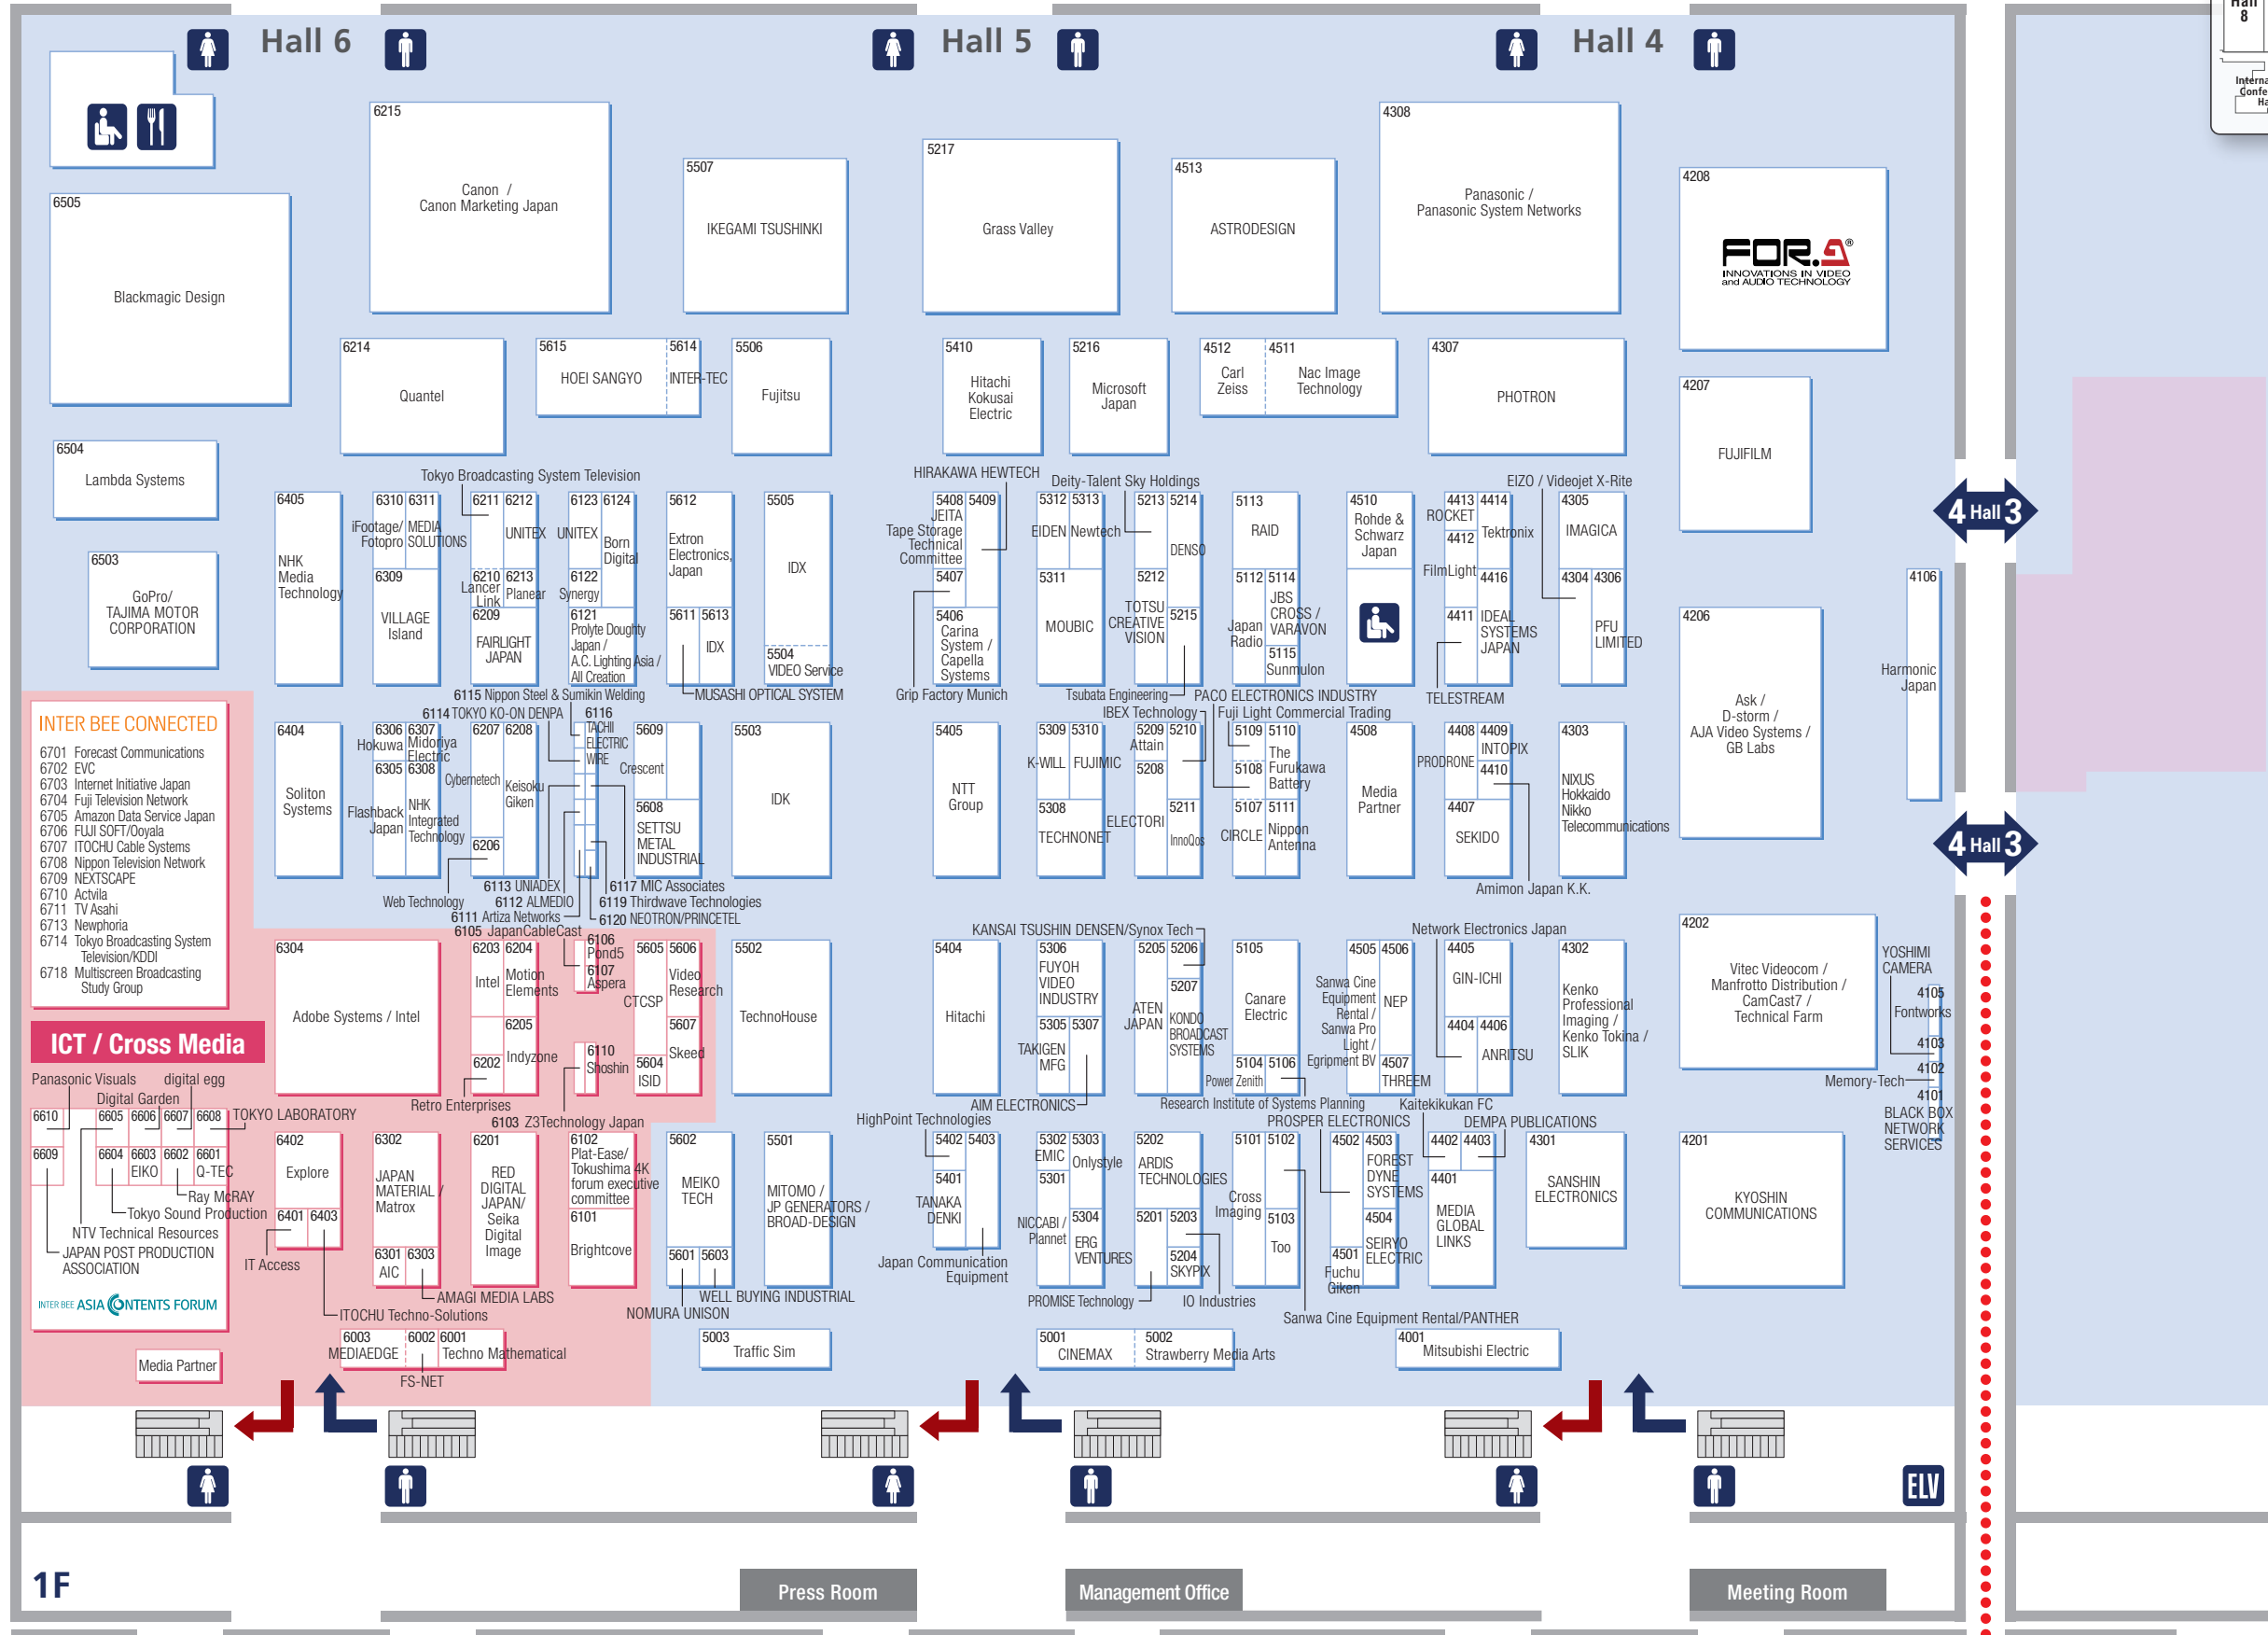

2F

2F

Kaihin-Makuhari St.

Event Hall INTER BEE EXPERIENCE *Only November 20 (Thu)

Information Rest Room 食事 Rest Room ELEV Elevator

Video and Broadcast Equipment

- Information
- Resting Place
- Restaurant
- Rest Room
- Elevator