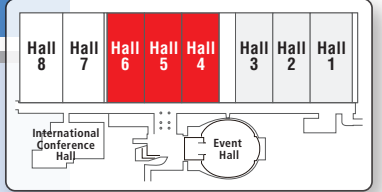

2F

2F

Kaihin-Makuhari St.

Event Hall INTER BEE EXPERIENCE *Only November 20 (Thu)

Information Rest Room 食事 Rest Room ELEV Elevator

Video and Broadcast Equipment

- Information
- Resting Place
- Restaurant
- Rest Room
- Elevator