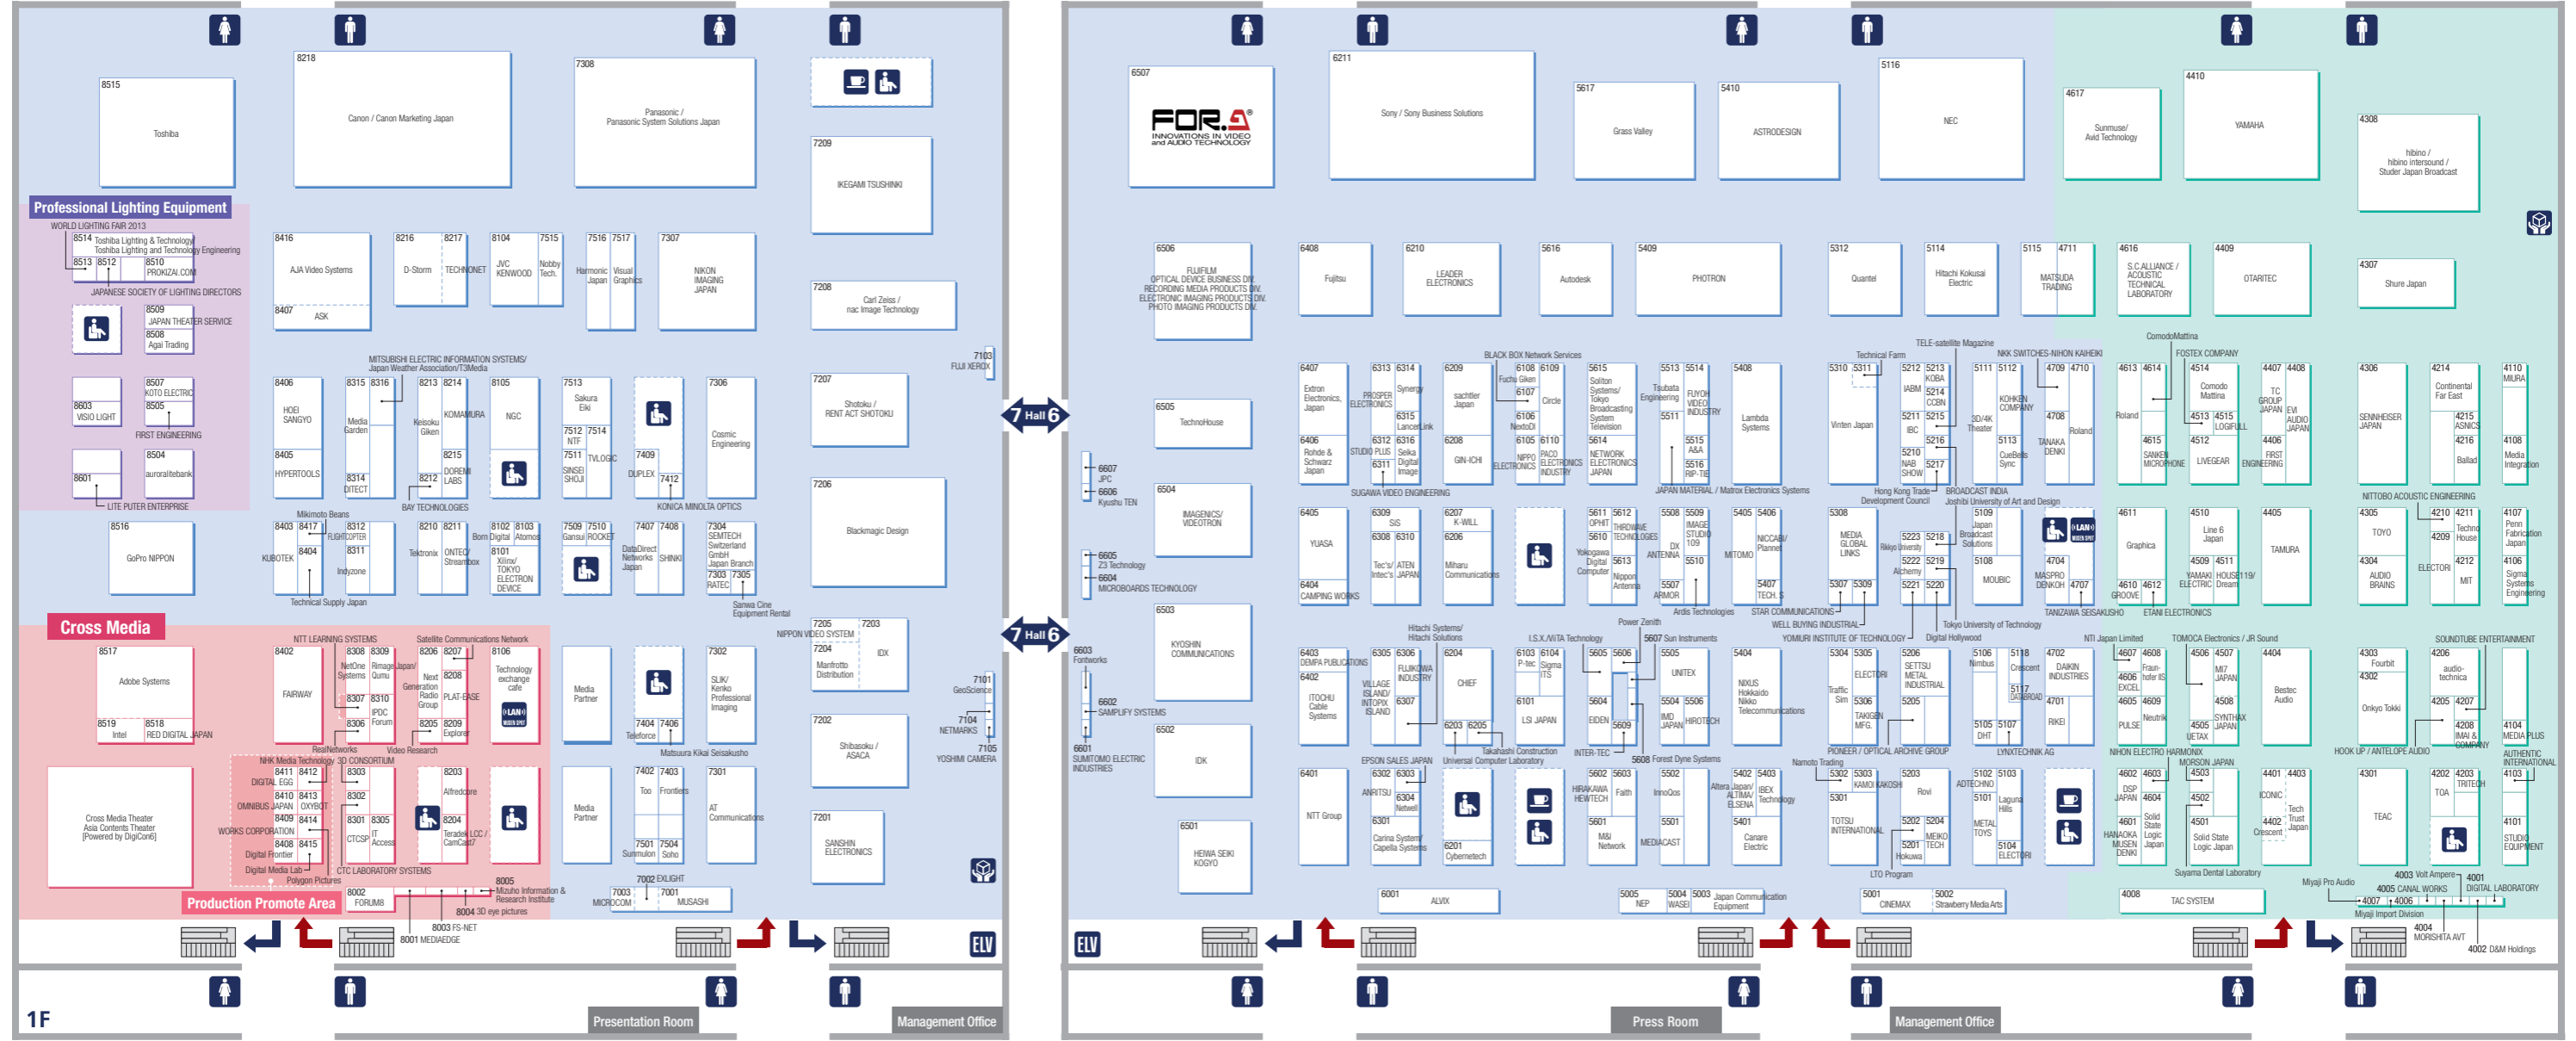

Hall 8

Hall 7

Hall 6

Hall 5

Hall 4

Professional Lighting Equipment

Cross Media

Production Promote Area

1F

Overseas Registration  
Press Registration  
Cloak

To Conference Hall

Kaihin-Makuhari St.

2F

- Information
- Elevator
- Wireless LAN
- Coffee Shop
- Resting Place
- Parcel Delivery Service
- Rest Room

- Information
- Wireless LAN
- Resting Place
- Rest Room
- Elevator
- Coffee Shop
- Parcel Delivery Service

- Information
- Wireless LAN
- Resting Place
- Rest Room
- Elevator
- Coffee Shop
- Parcel Delivery Service